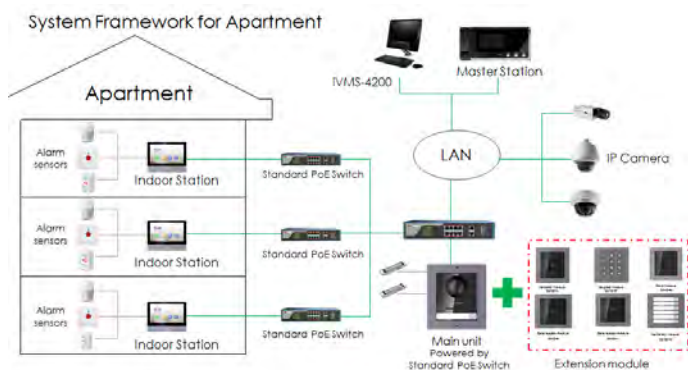

DS-KD8003-IME1/S

Video Intercom Module Door Station

HIKVISION

Key Feature

- 2 MP HD video intercom function
- Access control function
- Noise suppression and echo cancellation
- Low illumination
- Tampering alarm supported
- Fisheye camera with IR supplement light
- Supports sub-modules' access (max. 7)
- Nametag customization
- Easy to and extend

Typical Application

Specification

System parameters	
Processor	Embedded MCU Processor
Operation system	Embedded Linux operation system
Operation method	Physical button
Video Parameters	
Camera	Low illumination 2 MP HD IR camera
Video Compression Standard	H.264
Resolution	Main stream : 1920 × 1080 Sub stream : 720 × 480
BLC	Supported
DNR	Supported
WDR	Supported
Anti-flicker	50 Hz, 60 Hz
Field of view	Horizontal: 180° Vertical: 96°
Audio parameters	
Audio input	Built-in omnidirectional microphone
Audio output	Built-in loudspeaker (More than 85 dB within 20 cm)
Audio compression standard	G.711 U
Audio compression Rate	64 Kbps
Audio quality	Noise suppression and echo cancellation
Light supplement	
Light supplement mode	IR supplement
Network parameters	
Ethernet	10/100 Mbps self-adaptive Ethernet
Network protocol	TCP/IP, RSTP
Alarm parameters	
Tampering alarm	1
Interfaces	
Module-connecting	1
Door contact input	2
Exit button input	2
I/O input	4
Debug	1
Door control	2, breakdown voltage: 36 V
Performances	
Card capacity	Max. 10000
User capacity	Max. 2000
Linked Indoor station	Max. 100
Linked sub door station	Max. 8