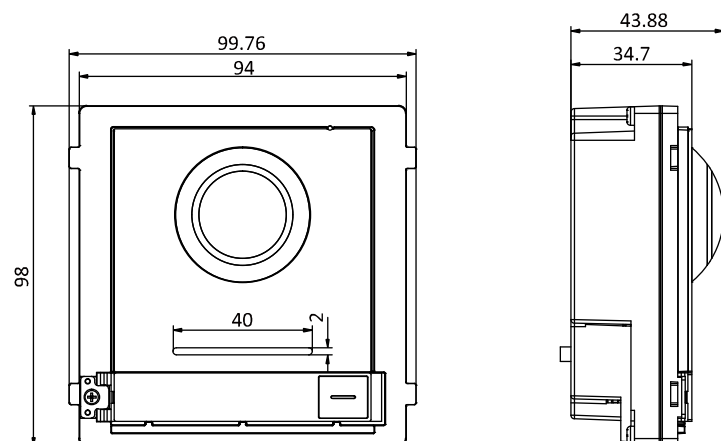

Specification

System parameters	
Processor	Embedded MCU Processor
Operation system	Embedded Linux operation system
Operation method	Physical button
Video Parameters	
Camera	Low illumination 2 MP HD IR camera
Video Compression Standard	H.264
Resolution	Main stream : 1920 × 1080 Sub stream : 720 × 480
BLC	Supported
DNR	Supported
WDR	Supported
Anti-flicker	50 Hz, 60 Hz
Field of view	Horizontal: 180° Vertical: 96°
Audio parameters	
Audio input	Built-in omnidirectional microphone
Audio output	Built-in loudspeaker (More than 85 dB within 20 cm)
Audio compression standard	G.711 U
Audio compression Rate	64 Kbps
Audio quality	Noise suppression and echo cancellation
Light supplement	
Light supplement mode	IR supplement
Network parameters	
Ethernet	10/100 Mbps self-adaptive Ethernet
Network protocol	TCP/IP, RSTP
Alarm parameters	
Tampering alarm	1
Interfaces	
Module-connecting	1
Door contact input	2
Exit button input	2
I/O input	4
Debug	1
Door control	2, breakdown voltage: 36 V
Performances	
Card capacity	Max. 10000
User capacity	Max. 2000
Linked Indoor station	Max. 100
Linked sub door station	Max. 8

Linked doorphone	Max. 8
Protocol	ISAPI, RTSP, STMP, SNMP
Unlock door	Unlock by presenting cards, unlock via Client Software, unlock via App, unlock via indoor station

General	
Physical button	1
Power supply	12 VDC/PoE (IEEE 802.3af)
Power consumption	≤ 10 W
Working temperature	-40° C to +55° C (-40° F to 131° F)
Working humidity	10% to 95%
Installation	Flush mounting, surface mounting
Dimension	98 mm × 99.8 mm × 43.9 mm (3.86" × 3.93" × 1.73")
Material	Stainless steel

Available Model

DS-KD8003-IME1/S

Appearance and Interfaces