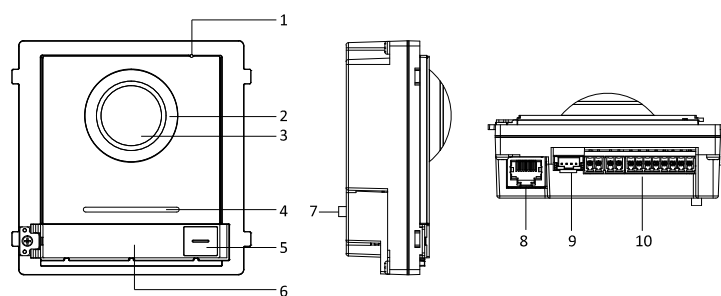

Linked doorphone	Max. 8
Protocol	ISAPI, RTSP, STMP, SNMP
Unlock door	Unlock by presenting cards, unlock via Client Software, unlock via App, unlock via indoor station

General	
Physical button	1
Power supply	12 VDC/PoE (IEEE 802.3af)
Power consumption	≤ 10 W
Working temperature	-40° C to +55° C (-40° F to 131° F)
Working humidity	10% to 95%
Installation	Flush mounting, surface mounting
Dimension	98 mm × 99.8 mm × 43.9 mm (3.86" × 3.93" × 1.73")
Material	Stainless steel

Available Model

DS-KD8003-IME1/S

Appearance and Interfaces