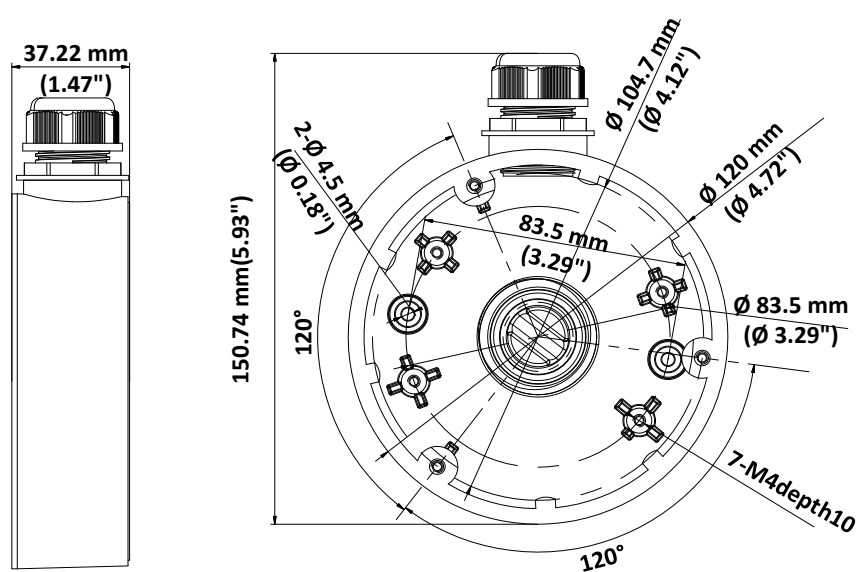

DS-1280ZJ-DM46

Junction Box

Feature

- Aluminum alloy material with surface spray treatment
- Supports bottom outlet, and side outlet
- Applies to both indoor conditions, and outdoor conditions

Dimension

Available Model

DS-1280ZJ-DM46

Parameter

Model	DS-1280ZJ-DM46
Parameters	Junction Box
Appearance	Hikvision White
Material	Aluminum Alloy
Dimension	∅ 120 mm × 37.2 mm (∅ 4.72" × 1.46")
Weight	250 g (0.55 lb.)

Note

- The junction box should be installed on the flat surface.
- Waterproof rubber is necessary for the outdoor application.
- The wall must be capable of supporting at least 3 times as much as the total weight of the camera and the junction box.
- The junction box's maximum load capacity is 4.5 kg (9.92 lb.).