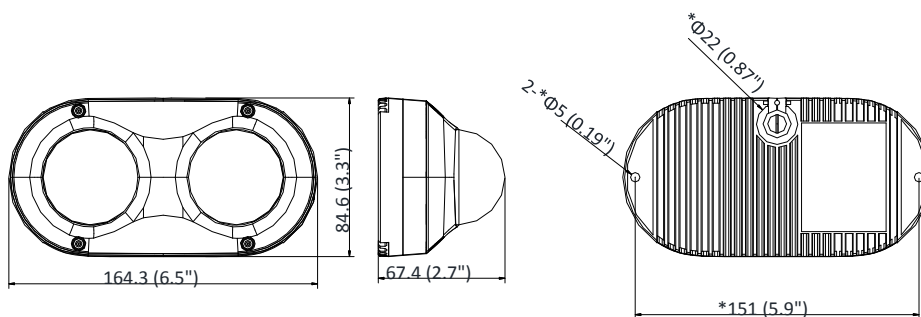

Material	Metal
Camera Dimension	164.3 × 84.6 × 67.4 mm (6.5" × 3.3" × 2.7")
Package Dimension	227 × 172 × 125 mm (8.9" × 6.8" × 4.9")
Camera Weight	770g (1.7 lb.)
With Package Weight	1053g (2.3 lb.)
Approval	
Class	Class B
Protection	Ingress protection: IP67, IK10
EMC	FCC (47 CFR Part 15, Subpart B); CE-EMC (EN 55032: 2015, EN 61000-3-2: 2014, EN 61000-3-3: 2013, EN 50130-4: 2011 +A1: 2014); RCM (AS/NZS CISPR 32: 2015); IC (ICES-003: Issue 6, 2016); KC (KN 32: 2015, KN 35: 2015)
Safety	UL (UL 60950-1); CB (IEC 60950-1:2005 + Am 1:2009 + Am 2:2013); CE-LVD (EN 60950-1:2005 + Am 1:2009 + Am 2:2013); BIS (IS 13252(Part 1):2010+A1:2013+A2:2015)
Environment	CE-RoHS (2011/65/EU); WEEE (2012/19/EU); Reach (Regulation (EC) No 1907/2006)

* Listed resolutions are only selectable options. It does not mean that all streams can work at their maximum resolution at the same time.

Available Model

DS-2CD6D52G0-IH (2.8/4/6 mm), DS-2CD6D52G0-IHS (2.8/4/6 mm)

Dimension

Unit: mm(inch)