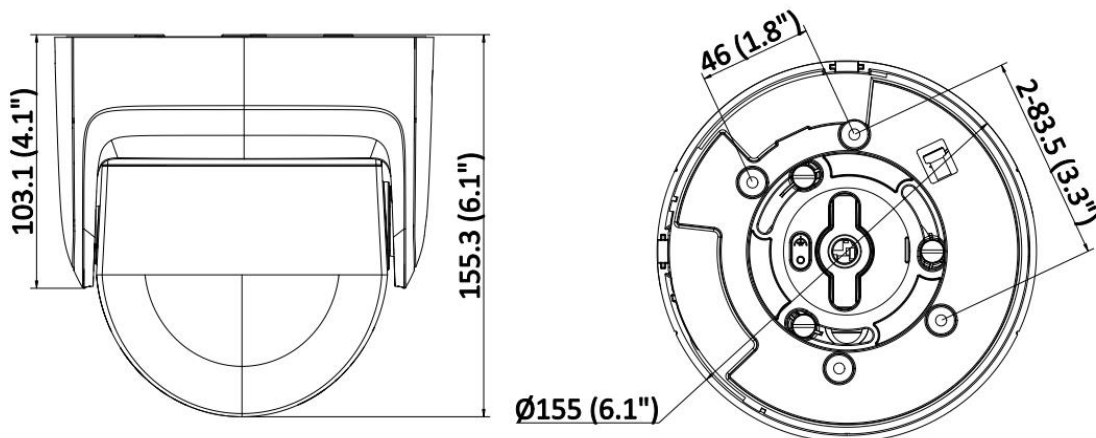

▪ **Typical Application**

Hikvision products are classified into three levels according to their anti-corrosion performance. Refer to the following description to choose for your using environment.

This model has NO SPECIFIC PROTECTION.

Level	Description
Top-level protection	Hikvision products at this level are equipped for use in areas where professional anti-corrosion protection is a must. Typical application scenarios include coastlines, docks, chemical plants, and more.
Moderate protection	Hikvision products at this level are equipped for use in areas with moderate anti-corrosion demands. Typical application scenarios include coastal areas about 2 kilometers (1.24 miles) away from coastlines, as well as areas affected by acid rain.
No specific protection	Hikvision products at this level are equipped for use in areas where no specific anti-corrosion protection is needed.

▪ **Dimension**

Unit:mm (inch)