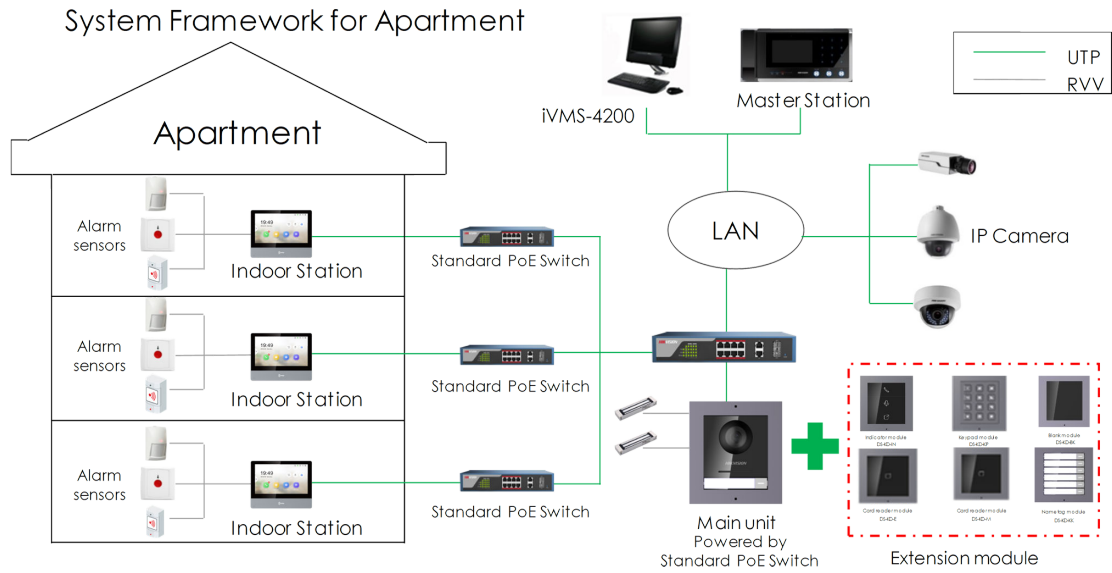

Typical Application