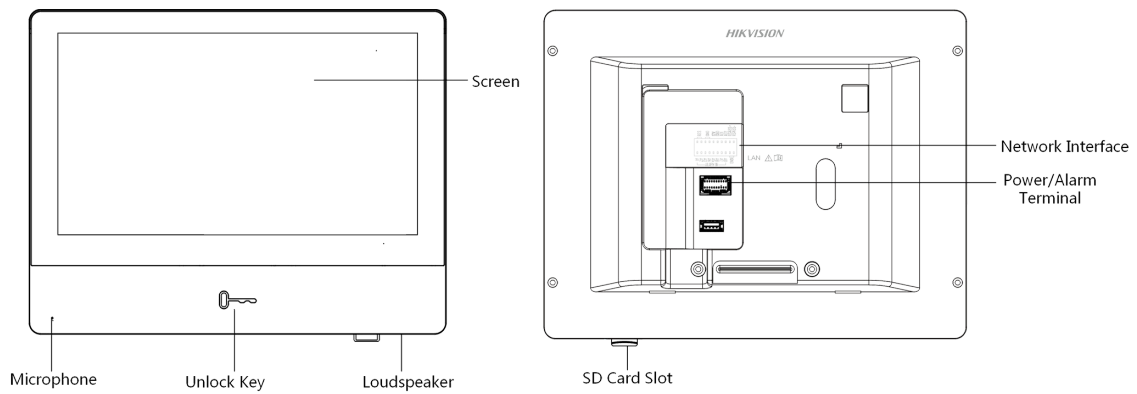

Physical Appearance

Available Model

DS-KH8350-WTE1